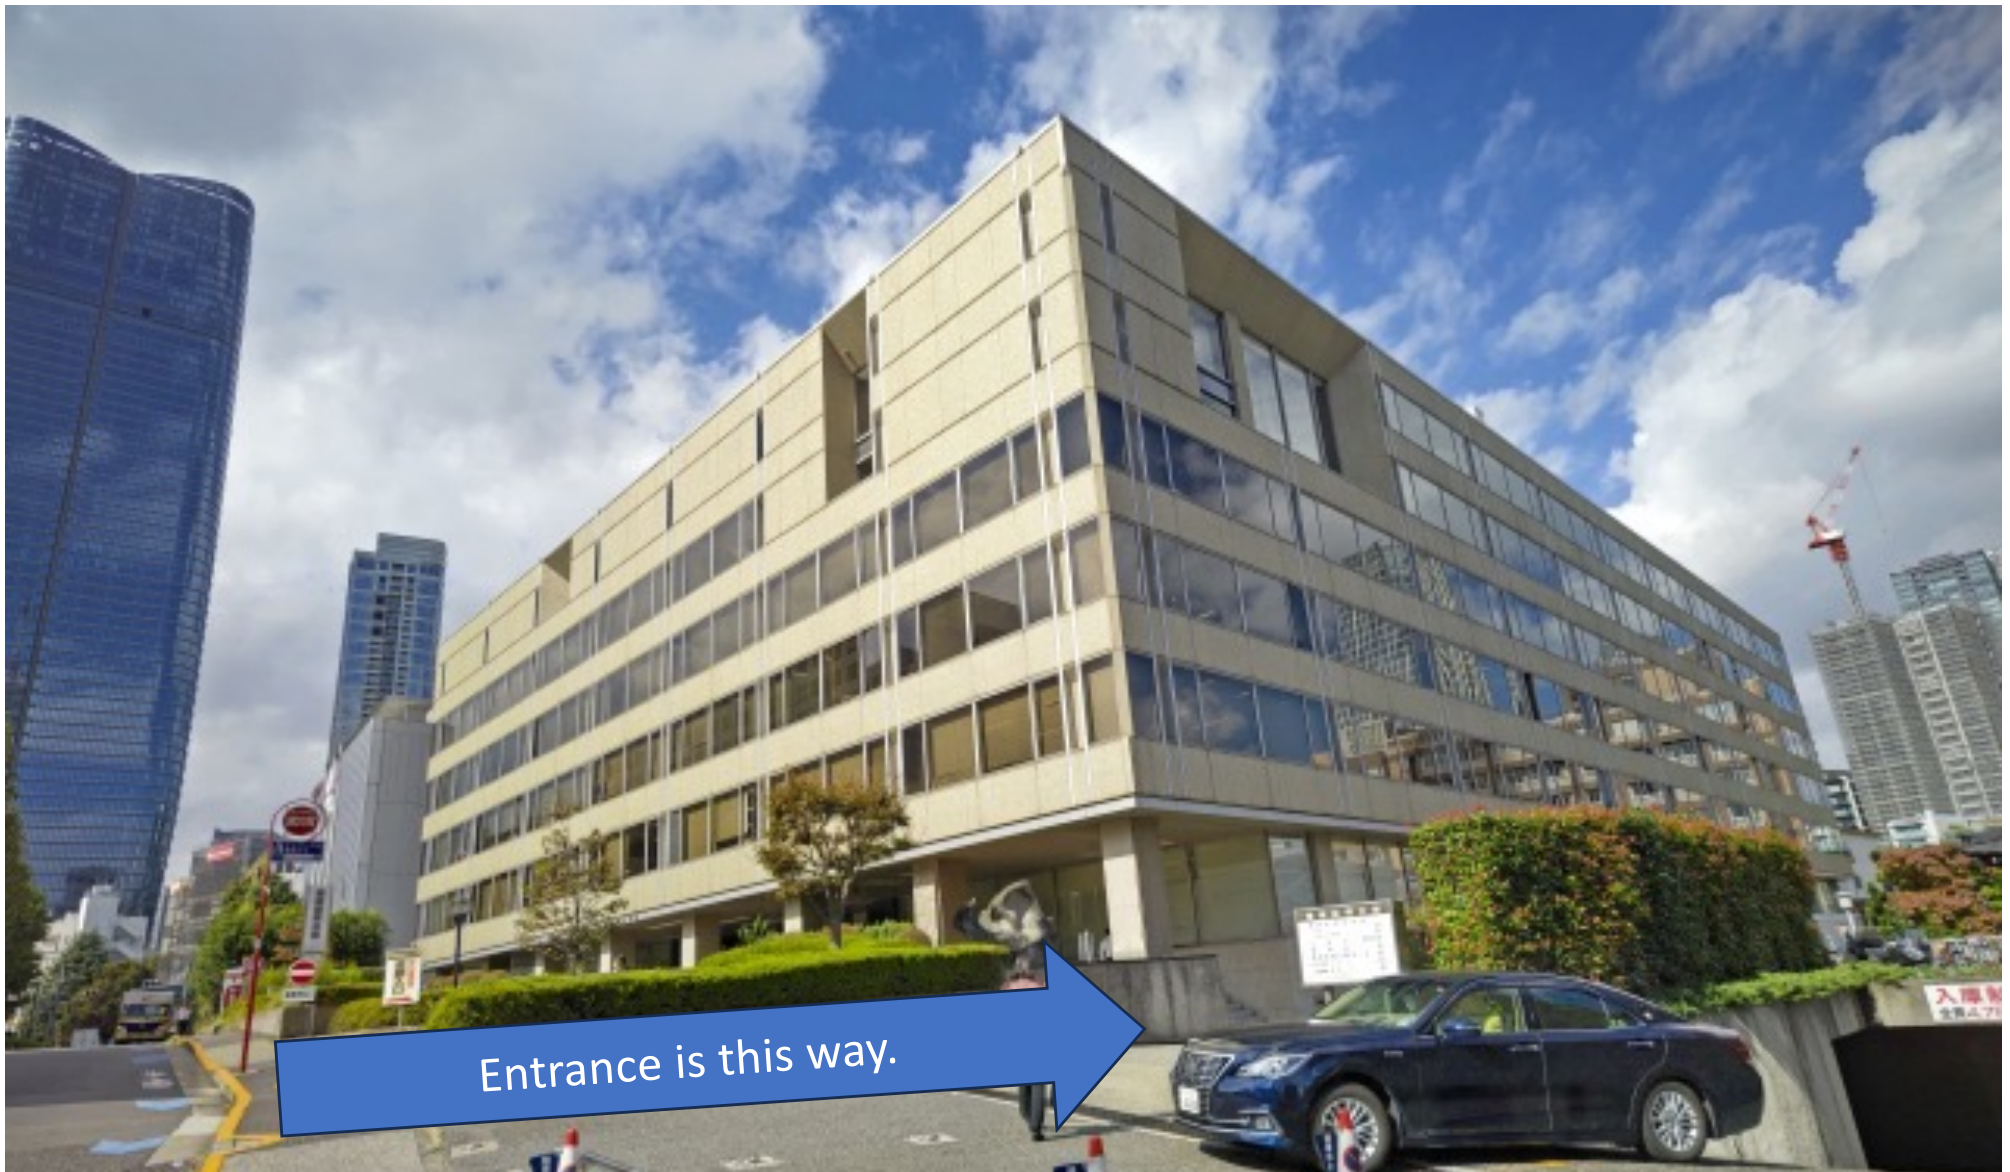

東京タワーから  
体験ルーム

Tokyo Tower to  
Experience Facility

# True Japan Tours is located right in front of Tokyo Tower!

**True Japan Tours is in this Building.**

# Entrance of the building

# Orizurutei · Senshinan (B208)

Experience Facility (Around 65 guests are available.)

Room can be separated into 3 rooms. Tables that can be moved flexibly